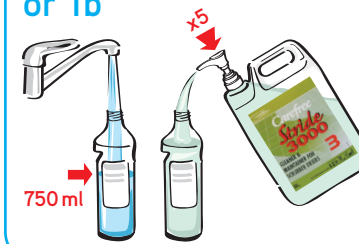

Scrubber drier

General dirt
3 x cups into 40L water
into scrubber drier.
OR
Clean and shine
5 x cups into 40L water
into scrubber drier.

2

Apply solution
via scrubber
drier/mop
or spray.

or 1b

Spray clean

Dilute: 5 x pumps into
750ml trigger spray.