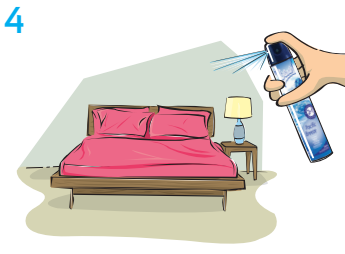

## Using...

1

Shake aerosol well before use.

2

Spray into air.

3

Odours will be eliminated. Fragrance will last up to 8hrs.

4