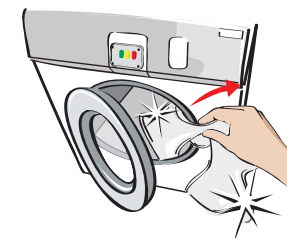

1

Dosing will be preset
and will automatically
dispense.

2

Load laundry machine
with items to be washed.

3

Select the correct wash
programme using the
Diversey handset. Start
the washing machine.

4

Remove clean items from
laundry machine. Dry.