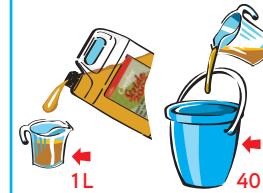

General dirt
Dilute: 500 ml
into 40L
water.

or 1b