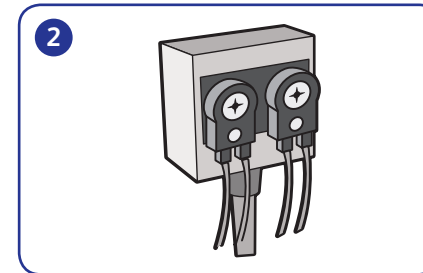

For use in auto dosed laundry machines

Using...

1 Load laundry machine with items to be washed.

2 Auto dosed Comfort Professional will automatically dispense into the rinse cycle.

3 Turn on machine and allow cycle to complete.