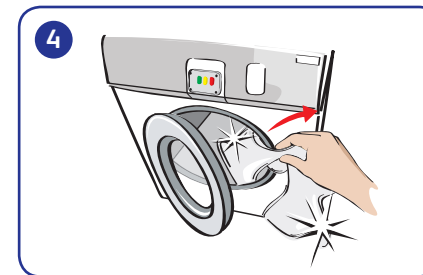

For use in auto dosed laundry machines

Using...

1 Load laundry machine with items to be washed.

2 Auto dosed Comfort Professional will automatically dispense into the rinse cycle.

3 Turn on machine and allow cycle to complete.

4 Remove clean items from laundry machine. Dry.