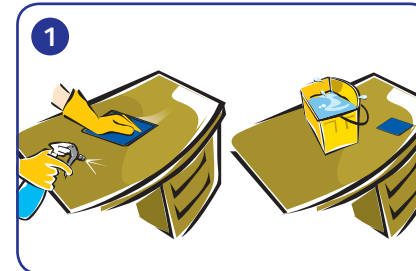

Using...

Apply solution with cloth or spray. For glass/mirrors spray sparingly onto cloth and buff dry.