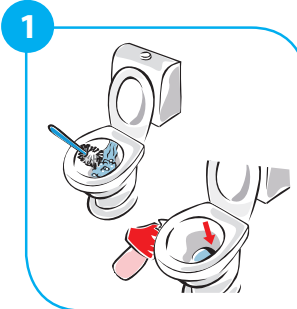

Bactericidal

Odour Neutralizing Technology

Using...

Dosing

	QuattroSelect	Jflex	Exact
TRIGGER	Trigger position	Trigger position	x 1
BUCKET	Bucket position	Bucket position	x 2

1 Flush toilet and lower water level by plunging water with brush.

Apply into toilet bowl and under rim.

2 Brush to ensure all surfaces covered and leave for 5 mins.

Flush toilet and clean brush in flush water.

3 Apply solution by trigger spray or mop/ cloth.

4 Allow 5 mins contact time.