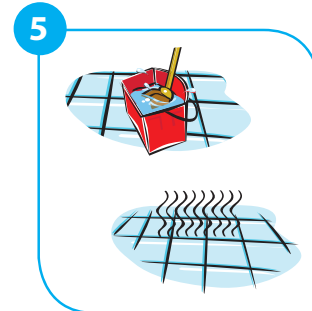

Bactericidal

Odour Neutralizing Technology

Using...

Dosing

	QuattroSelect	Jflex	Exact
TRIGGER	Trigger position	Trigger position	x 1
BUCKET	Bucket position	Bucket position	x 2

1 Flush toilet and lower water level by plunging water with brush.

Apply into toilet bowl and under rim.

2 Brush to ensure all surfaces covered and leave for 5 mins.

Flush toilet and clean brush in flush water.

3 Apply solution by trigger spray or mop/ cloth.

4 Allow 5 mins contact time.

5 Recharge/replace cloth/mop regularly. Rinse. Allow to air dry