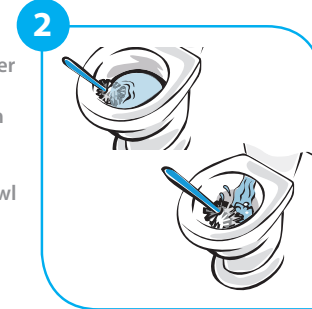

2 Brush to ensure all surfaces covered and leave for 5 mins.

Flush toilet and clean brush in flush water.