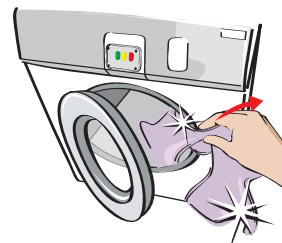

Mini Guide – Horizon Bright

Available in 10 L

Low Temperature
Destainer

Outstanding
Whiteness

For Use in Auto
Dosed Laundry
Machines

Use for washing:

Laundry

Using...

1

Dosing will be
preset and will
automatically
dispense.

2

Load laundry
machine with items
to be washed.

3

Select the correct
wash programme
using the Diversey
handset. Start the
washing machine.

4

Remove clean
items from laundry
machine. Dry.