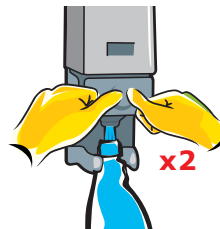

## Using...

1a

**General cleaning**  
2 x doses into R2 Divermite spray bottle.

1b

**Bucket cleaning**  
1 x dose into 5L water.

2

Attach trigger spray. Ensure nozzle is closed. Shake gently to mix.

3