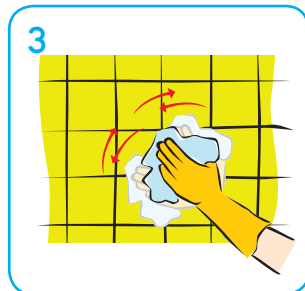

Mini Guide – Cif Cream Cleaner

Available in 500 ml and 2L

Use for cleaning:

Stainless steel

Enamel

Ceramic tiles

Using...

Shake bottle thoroughly.

Apply with a damp cloth or non-abrasive pad.

Rub gently.

Rinse and buff to a smear free finish.