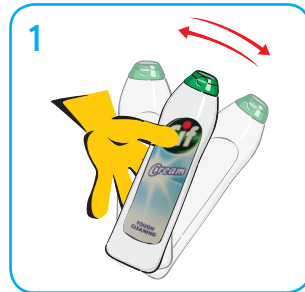

Mini Guide – Cif Cream Cleaner

Available in 500 ml and 2L

Use for cleaning:

Stainless steel

Enamel

Ceramic tiles

Using...

Shake bottle thoroughly.

Apply with a damp cloth or non-abrasive pad.

Rub gently.

Rinse and buff to a smear free finish.