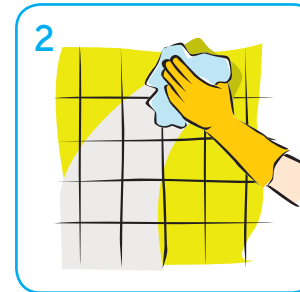

Mini Guide – Cif Cream Cleaner

Available in 500 ml and 2L

Use for cleaning:

Stainless steel

Enamel

Ceramic tiles

Using...

Shake bottle thoroughly.

Apply with a damp cloth or non-abrasive pad.

Rub gently.

Rinse and buff to a smear free finish.