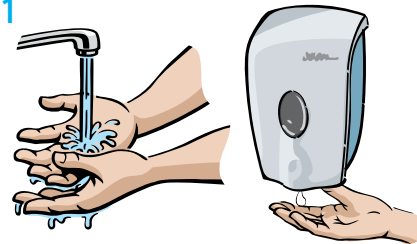

Mini Guide – Soft Care® Fresh H1

Available in 800 ml cartridge

Ready to use

General purpose hand wash

Lightly fragranced

Use for cleaning:

Hands

Using...

1

Wet hands before applying soap. Dispense one measure of Soft Care Fresh.

2

Rub hands, fingers and thumbs, wrists and forearms until soap lathers.

3

Rinse.

4

Dry hands, wrists and forearms under automatic hand drier or dry using towels.