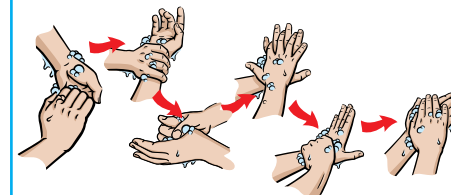

1

Wet hands before applying soap. Dispense one measure of Soft Care Fresh.

2

Rub hands, fingers and thumbs, wrists and forearms until soap lathers.

3

Rinse.

4

Dry hands, wrists and forearms under automatic hand drier or dry using towels.