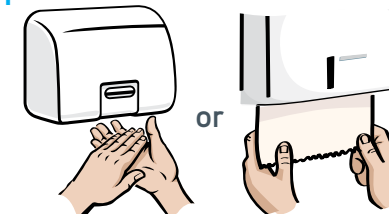

1

Wet hands before applying soap. Dispense one measure of Soft Care Fresh.

2

Rub hands, fingers and thumbs, wrists and forearms until soap lathers.

3

Rinse.

4

Dry hands, wrists and forearms under automatic hand drier or dry using towels.